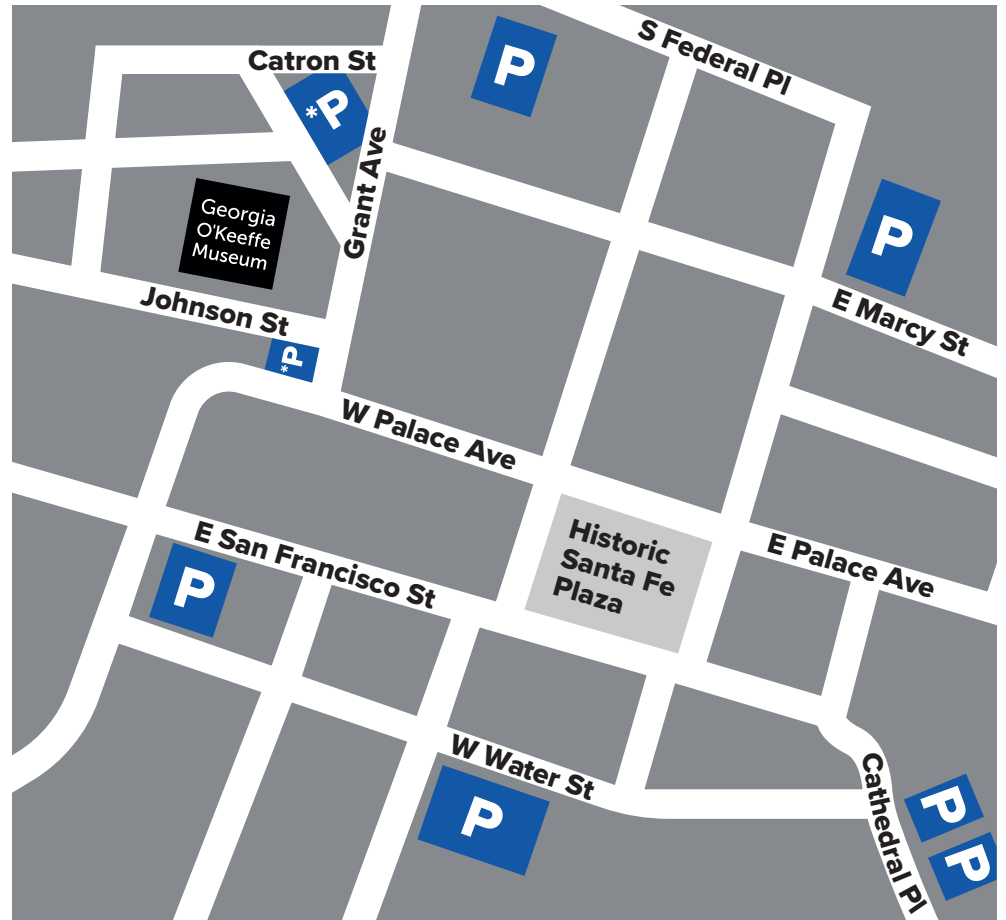

Parking Map

The Georgia O'Keeffe Museum does not have on-site public parking. City of Santa Fe parking garages can be found nearby and metered parking and private lots are also available throughout downtown Santa Fe.

* Indicates weekend parking only

505-946-1000 | gokm.org