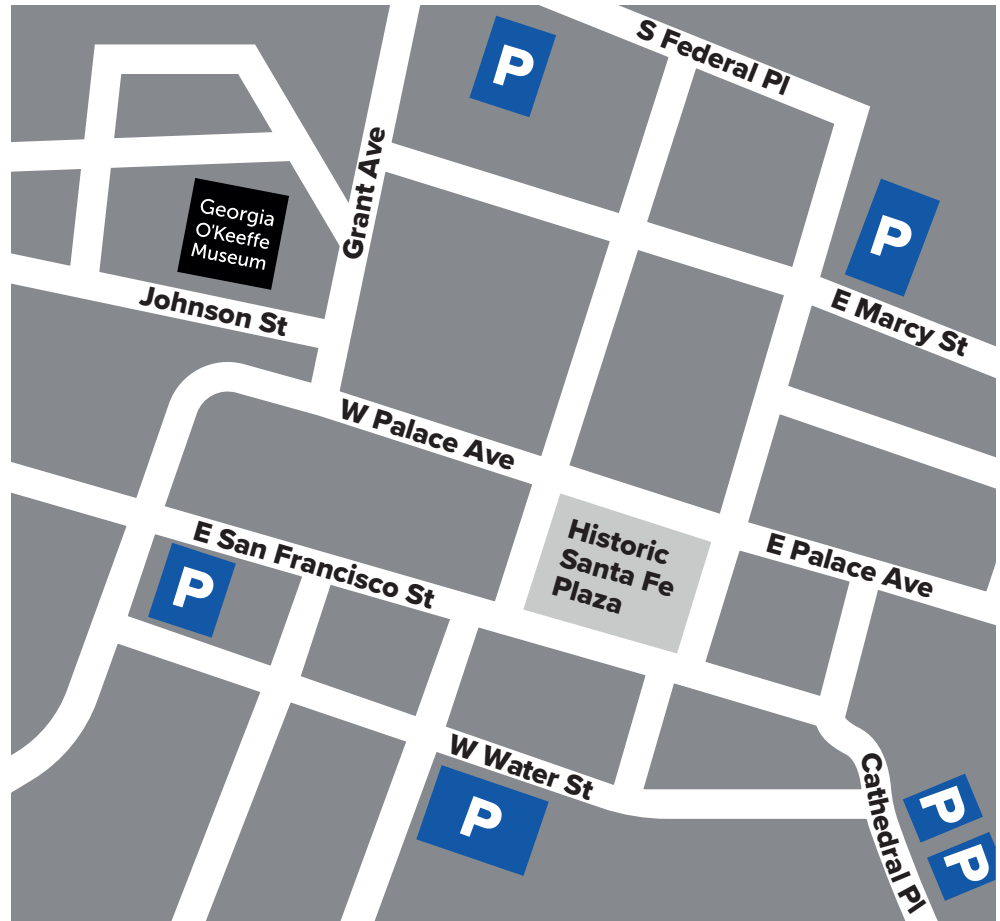

Parking Map

The Georgia O'Keeffe Museum does not have on-site public parking. City of Santa Fe parking garages can be found nearby and metered parking is also available throughout downtown Santa Fe.

505-946-1000 | gokm.org